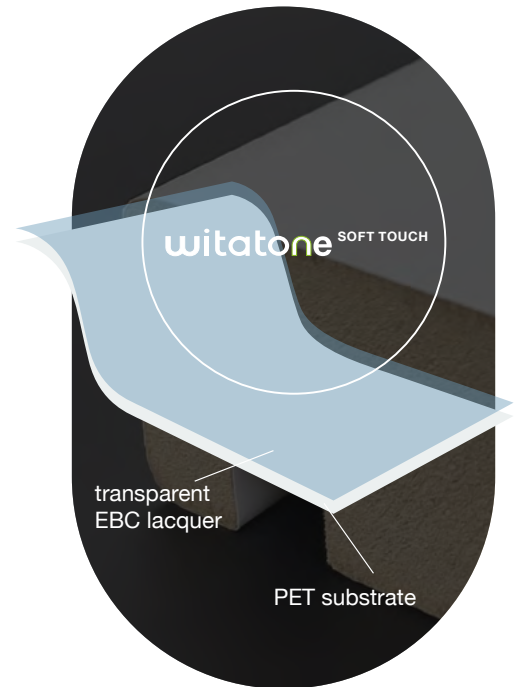

Matt, velvety and extremely flexible

The WITAtone *soft touch* surface with its high-quality, decorative and haptically appealing design is the perfect complement for interior finishing, especially for sheathing, as this direct coating is extremely flexible. The special acrylic resin lacquer system provides the surface with a velvety feel and a look that is almost free of reflections.

Typical application area:

furniture, profiles, and flat lamination

Decors and colours:

white & black

Width:

~ 1,360 mm

Features:

SOFT
TOUCH

ANTI-
FINGERPRINT

HEAT-
RESISTANT

transparent
EBC lacquer

PET substrate

DTS

DTS Systemoberflächen GmbH
Arnold-Dammers-Weg 2
39291 Möckern

Phone: +49 (0) 39 221 978 - 0
Fax: +49 (0) 39 221 978 - 97
WhatsApp: +49 (0)173 564 69 13
Mail: zentrale@lamine.de

Simply scan
our contact
information!